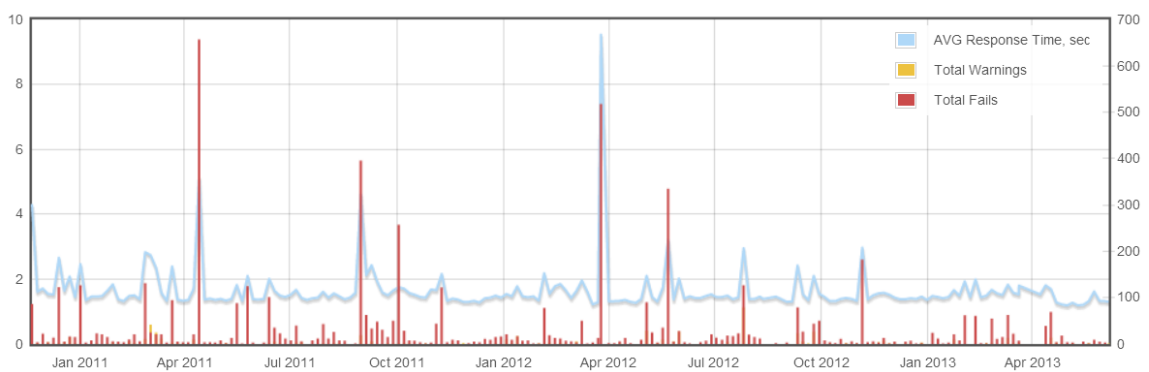

4. สรุปการตรวจสอบ mon-pkt.psu.ac.th

Fast Report for <http://mon-pkt.psu.ac.th>

Period	Fails	Warnings	Avg. response, sec	Uptime, %
Last Day			1.27	100
Last Week	0	1	1.30	100
Last Month	23	11	1.36	100

Plot Report for <http://mon-pkt.psu.ac.th>

Use mouse selection of a period to see more details. Period presets: [Last Day](#) [Last Week](#) [Last Month](#) [All](#)